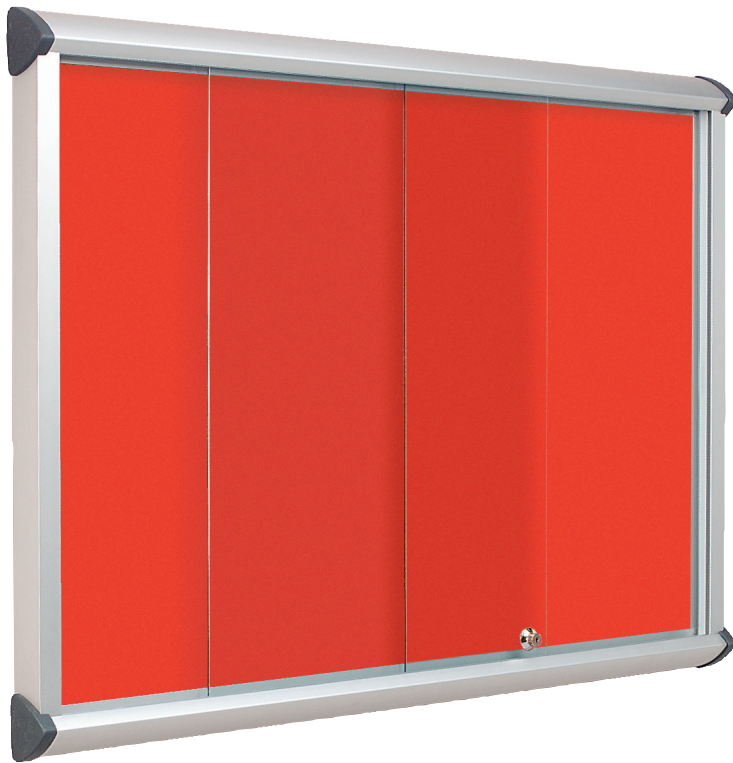

Shield® showcase with sliding glass doors

Sliding toughened glass doors for increased safety

Shield® showcase with sliding glass doors that eliminates a hinged door protruding into a corridor. Available in four sizes, each designed to accommodate a 8, 12, 15 or 18 A4 sheets of paper. This interior showcase has toughened safety glass 6mm thick and kite marked for added peace of mind. Available in any combination of 5 frame colours with a wide range of loop nylon cloth options. For interior use only. Also available in fire resistant versions, please see opposite page.

Frame colours

Standard loop nylon cloth colours

Size H 750mm
 W 967mm
 Takes 8 x A4

Size H 1050mm
 W 1012mm
 Takes 12 x A4

Size H 1050mm
 W 1182mm
 Takes 15 x A4

Size H 1050mm
 W 1397mm
 Takes 18 x A4

Coloured frame

Aluminium frame