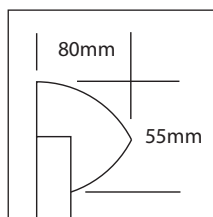

Shield® showcase with sliding glass doors

Sliding toughened glass doors for increased safety

Shield® showcase with sliding glass doors that eliminates a hinged door protruding into a corridor. Available in four sizes, each designed to accommodate a 8, 12, 15 or 18 A4 sheets of paper. This interior showcase has toughened safety glass 6mm thick and kite marked for added peace of mind. Available in any combination of 5 frame colours with a wide range of loop nylon cloth options. For interior use only. Also available in fire resistant versions, please see opposite page.

Frame colours

Standard loop nylon cloth colours

Size H 750mm
 W 967mm
 Takes 8 x A4

Size H 1050mm
 W 1012mm
 Takes 12 x A4

Size H 1050mm
 W 1182mm
 Takes 15 x A4

Size H 1050mm
 W 1397mm
 Takes 18 x A4

Coloured frame